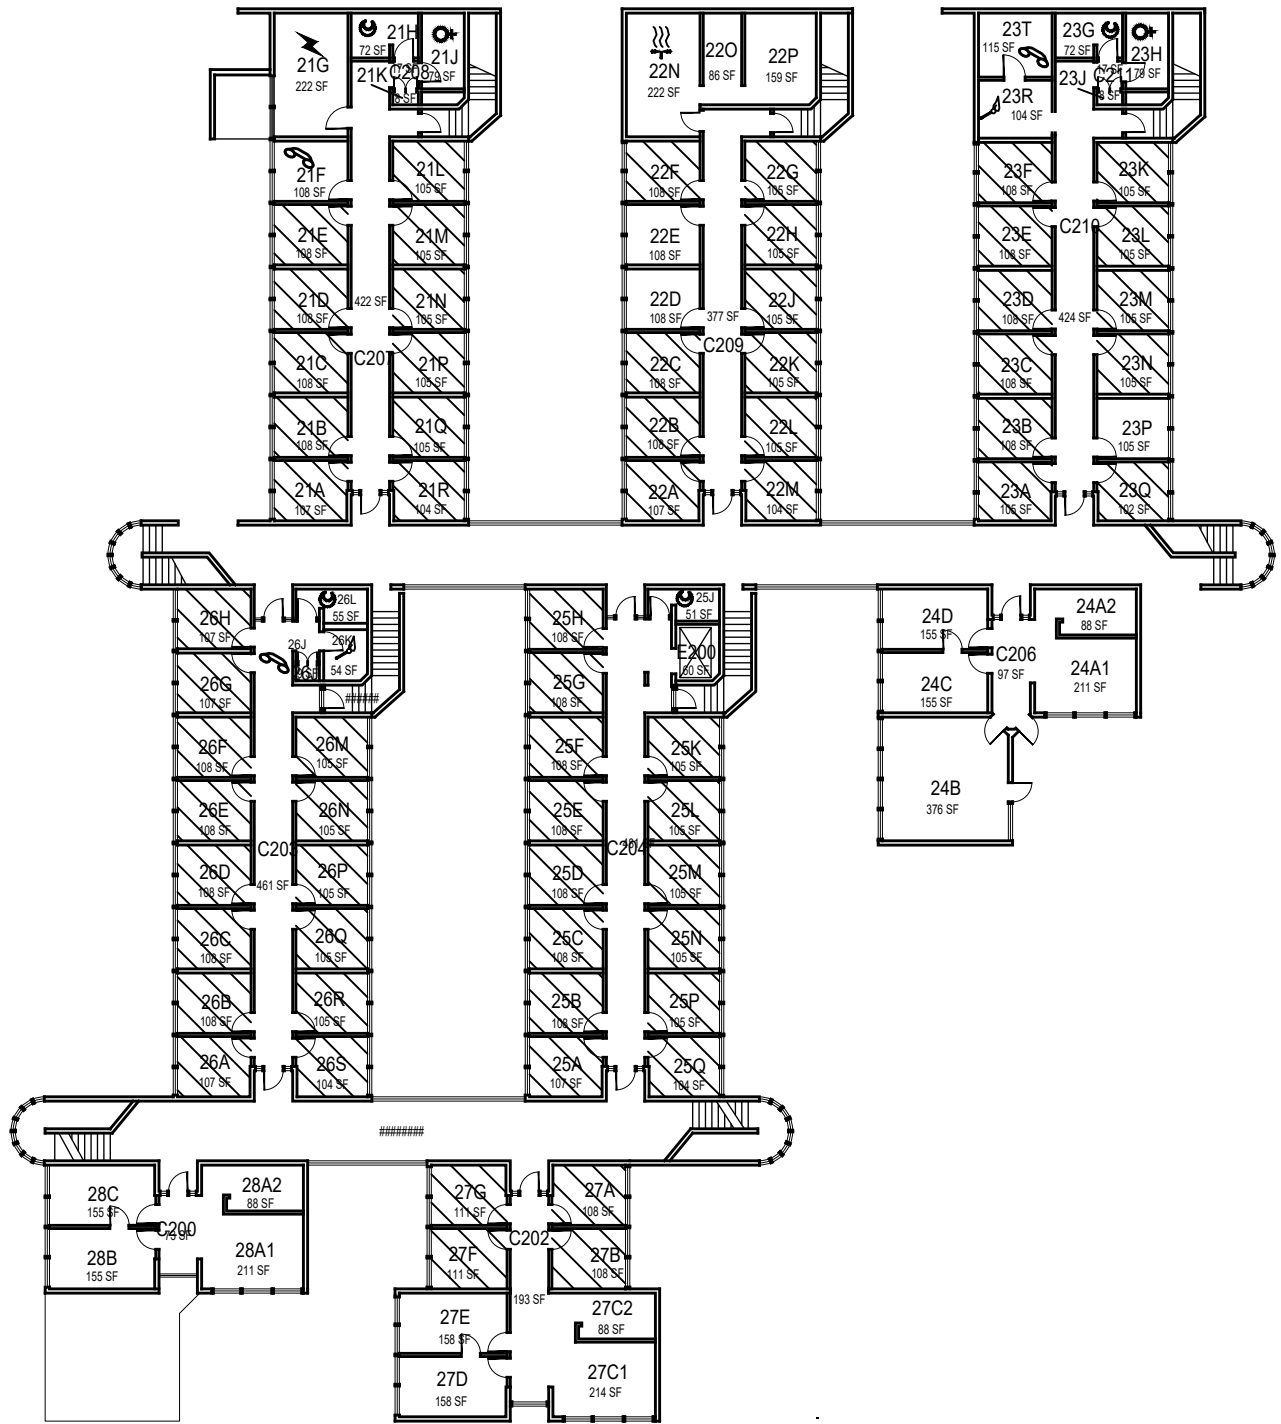

Faculty Offices North

Level 1

FACILITIES MANAGEMENT AND DEVELOPMENT

Space Data http://afd.calpoly.edu/facilities/spacefacility/space_data.asp

March 2022

1"=30'

Faculty Offices North

Level 2

FACILITIES MANAGEMENT AND DEVELOPMENT

Space Data http://afd.calpoly.edu/facilities/spacefacility/space_data.asp

March 2022

1"=30'

Faculty Offices North

Level 3

FACILITIES MANAGEMENT AND DEVELOPMENT

Space Data http://afd.calpoly.edu/facilities/spacefacility/space_data.asp

March 2022

1"=30'